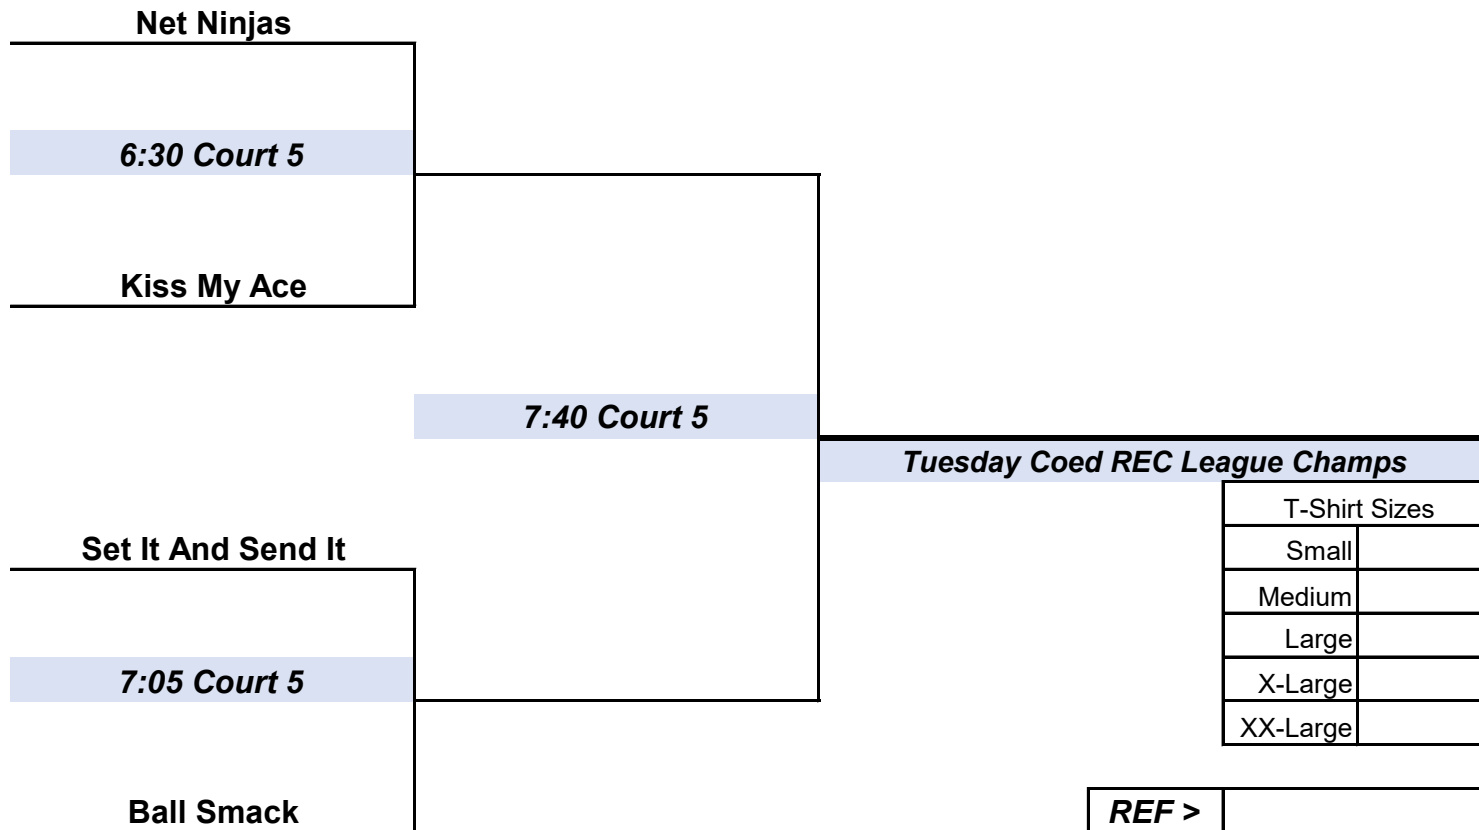

# Center STL Tuesday Coed REC Playoff Schedule

Tuesday April 14th, 2026

**ALL MATCHES ARE THE BEST 2 OUT OF 3 TO 19 POINTS RALLY SCORE WITH A 21 CAP - 3RD GAME IS TO 15 NO CAP**

**All Times Are Approximate some games might only be 2 games - Please get there early**

Unreliable Service

8:15 Court 5

**LOSER OF 7:05 MATCH**