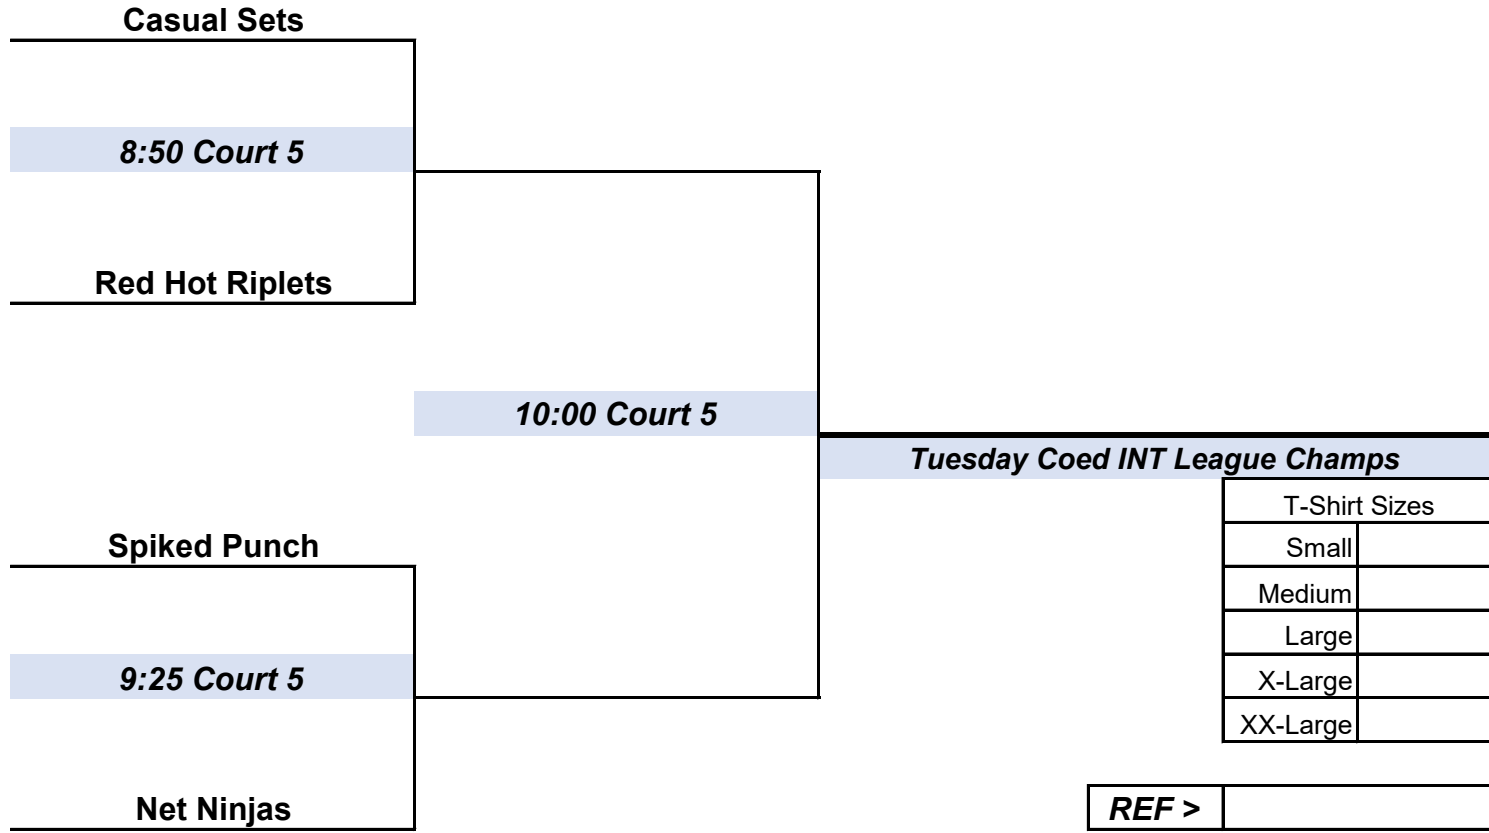

Center STL Tuesday Coed INT Playoff Schedule

Tuesday April 14th, 2026

T-Shirt Sizes	
Small	
Medium	
Large	
X-Large	
XX-Large	

REF >

ALL MATCHES ARE THE BEST 2 OUT OF 3 TO 19 POINTS RALLY SCORE WITH A 21 CAP - 3RD GAME IS TO 15 NO CAP
All Times Are Approximate some games might only be 2 games - Please get there early