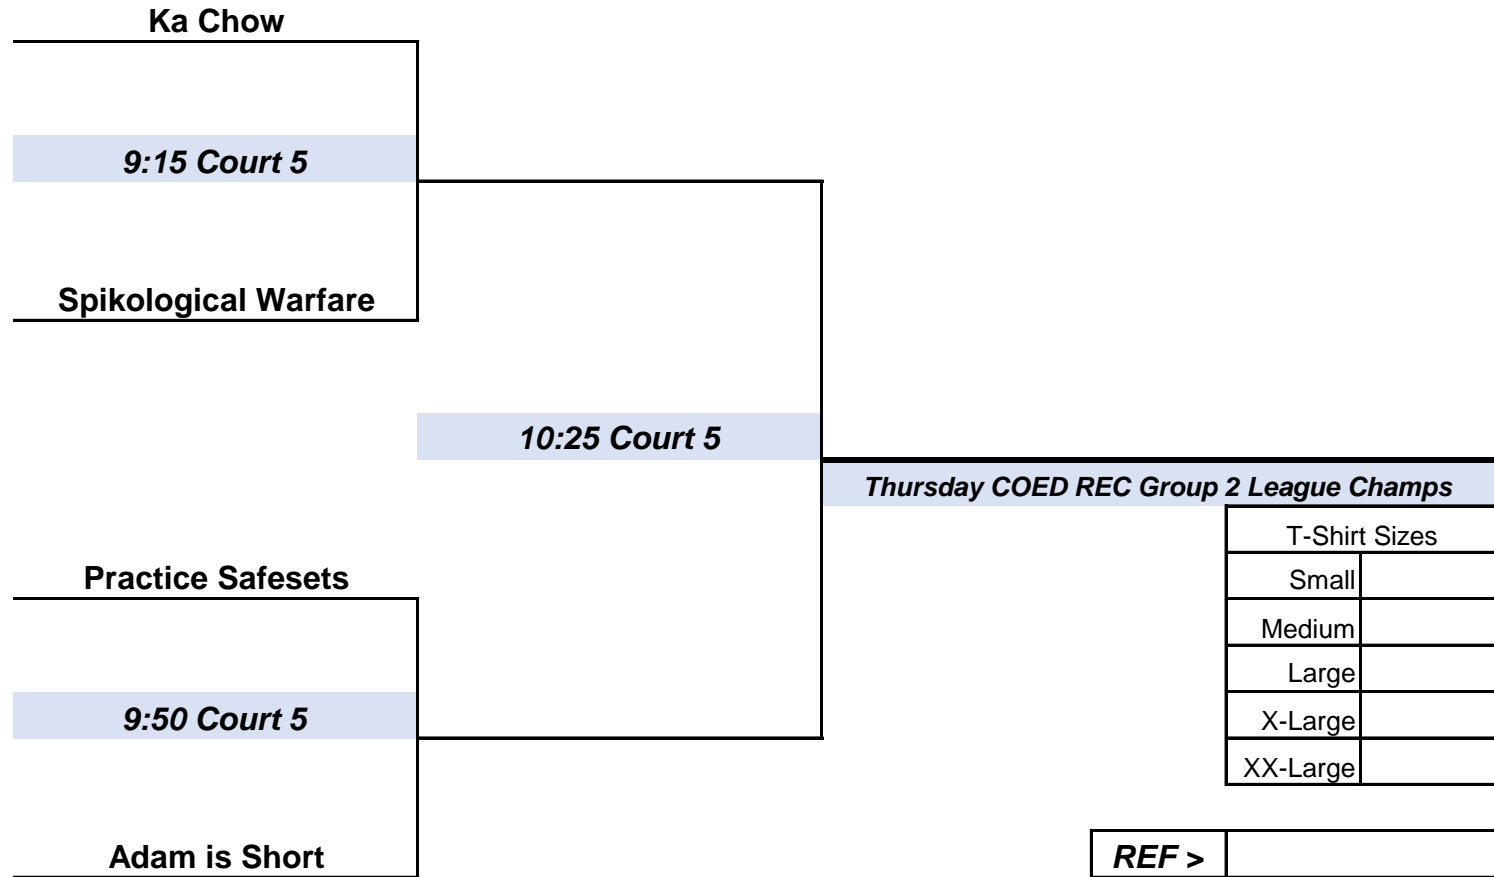

Center Stl Thursday COED REC Group 2 Playoff Schedule

Thursday January 16th, 2025

ALL MATCHES ARE THE BEST 2 OUT OF 3 TO 19 POINTS RALLY SCORE WITH A 21 CAP - 3RD GAME IS TO 15 NO CAP
All Times Are Approximate some games might only be 2 games - Please get there early

Big D Bigger O

9:30 Court 7

Poppin Volleys