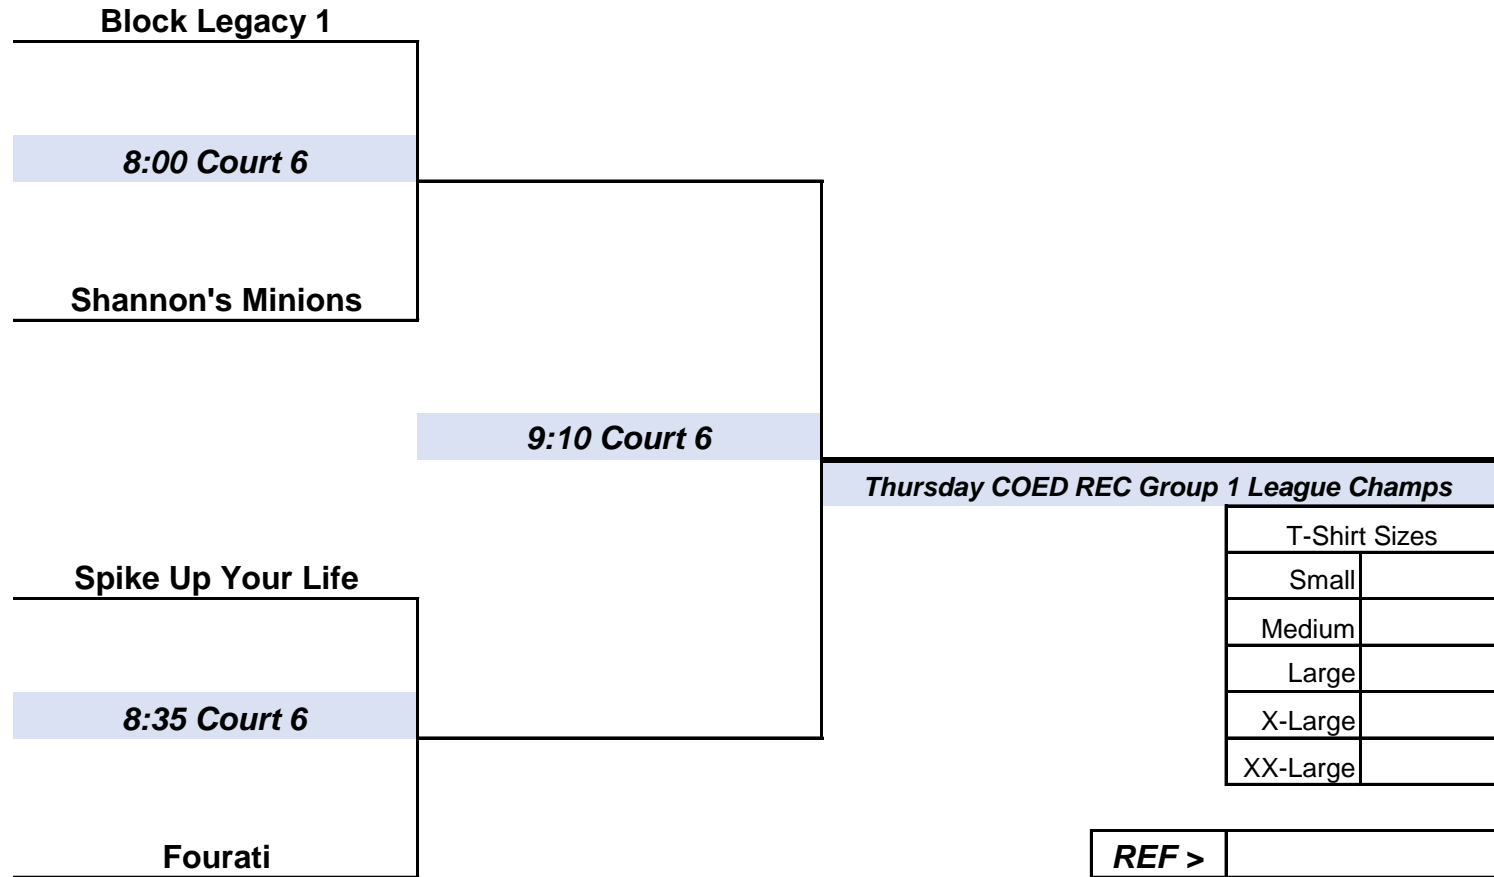

# Center Stl Thursday COED REC Group 1 Playoff Schedule

## Thursday January 16th, 2025

**ALL MATCHES ARE THE BEST 2 OUT OF 3 TO 19 POINTS RALLY SCORE WITH A 21 CAP - 3RD GAME IS TO 15 NO CAP**  
**All Times Are Approximate some games might only be 2 games - Please get there early**

**LFG**

<b>10:05 Court 7</b>
Getting Diggy Wit It

**Priorities**

<b>10:20 Court 5</b>
The Volley Llama