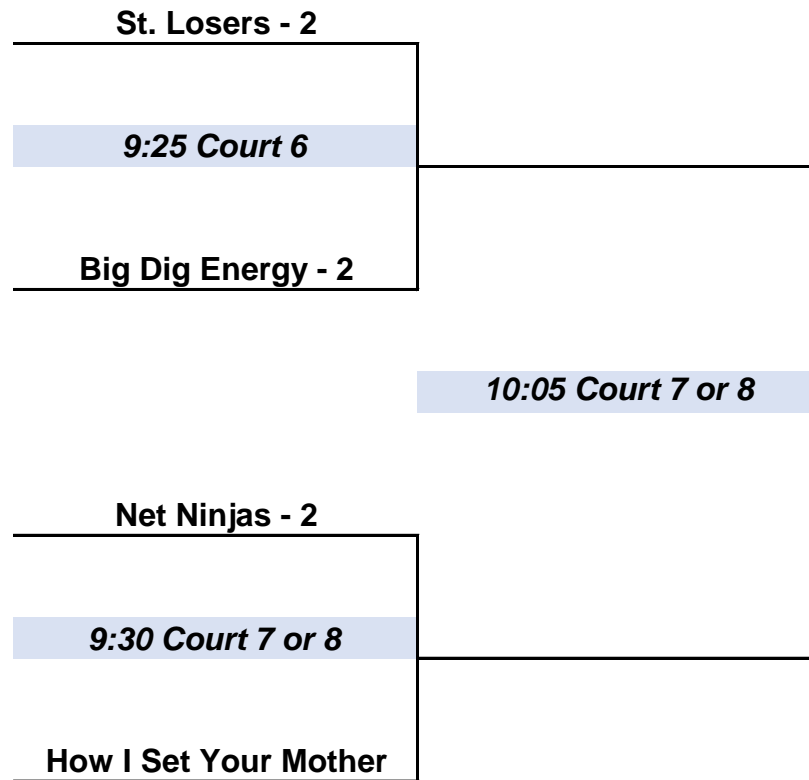

Center Stl Tuesday Coed REC 6s Group 2 Playoff Schedule

Tuesday January 7th, 2025

Tuesday Coed REC 6s Group 2 League Champs

T-Shirt Sizes	
Small	
Medium	
Large	
X-Large	
XX-Large	

REF >

ALL MATCHES ARE THE BEST 2 OUT OF 3 TO 19 POINTS RALLY SCORE WITH A 21 CAP - 3RD GAME IS TO 15 NO CAP

All Times Are Approximate some games might only be 2 games - Please get there early

Salsa On My Balls
<div style="background-color: #e0e0e0; padding: 2px;">9:45 Court 5</div>
Safe Sets

Sloppy Sets
<div style="background-color: #e0e0e0; padding: 2px;">10:00 Court 6</div>
Bustin Balls