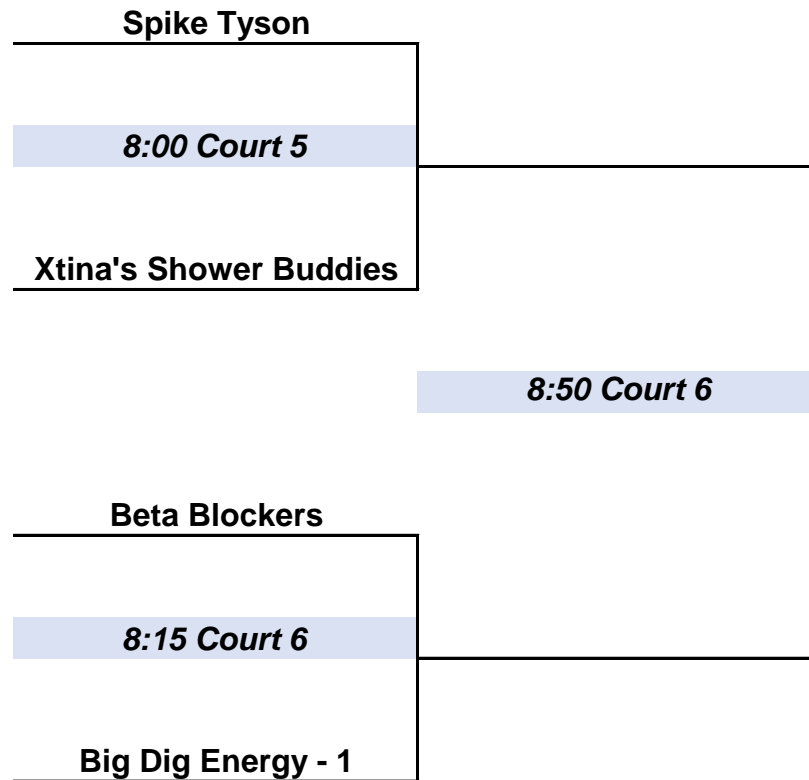

# Center Stl Tuesday Coed REC 6s Group 1 Playoff Schedule

## Tuesday January 7th, 2025

Tuesday Coed REC 6s Group 1 League Champs

T-Shirt Sizes	
Small	
Medium	
Large	
X-Large	
XX-Large	

REF >

**ALL MATCHES ARE THE BEST 2 OUT OF 3 TO 19 POINTS RALLY SCORE WITH A 21 CAP - 3RD GAME IS TO 15 NO CAP**

**All Times Are Approximate some games might only be 2 games - Please get there early**

**NEXT SESSION STARTS JAN 14th**