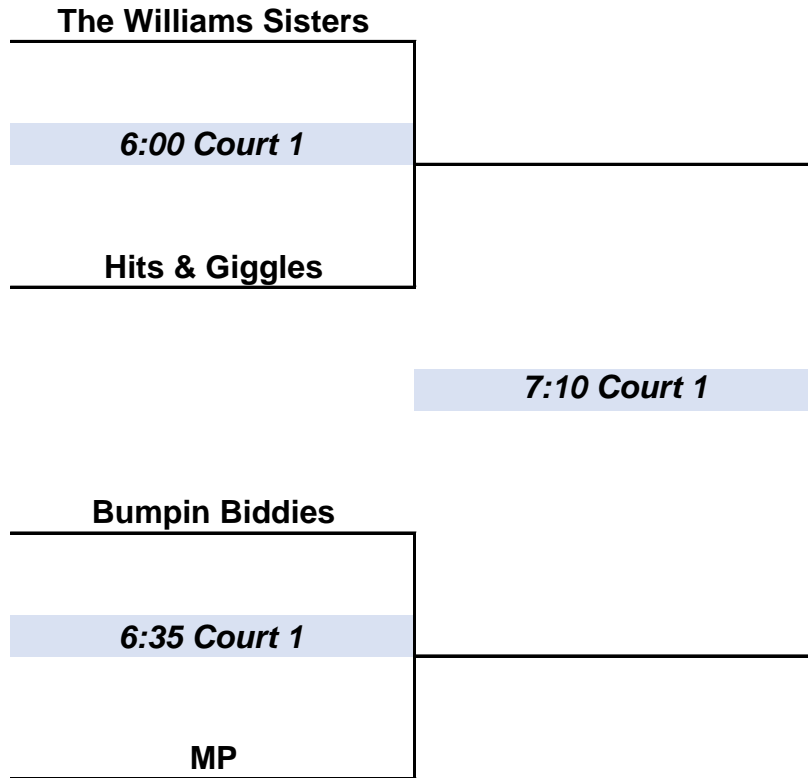

Wave Taco Monday Women's Doubles Playoff Schedule

Monday July 15th, 2024

Monday Women's Doubles League Champs

T-Shirt Sizes	
Small	
Medium	
Large	
X-Large	
XX-Large	

REF >

ALL MATCHES ARE THE BEST 2 OUT OF 3 TO 19 POINTS RALLY SCORE WITH A 21 CAP - 3RD GAME IS TO 15 NO CAP
All Times Are Approximate some games might only be 2 games - Please get there early

Malek/Symanski

7:45 Court 1
Maximum Effort

Sets On The Beach

8:20 Court 1
TK

Thornton/Jenkins

8:55 Court 1
Chambers/Grither

NEXT SESSION STARTS JULY 22nd