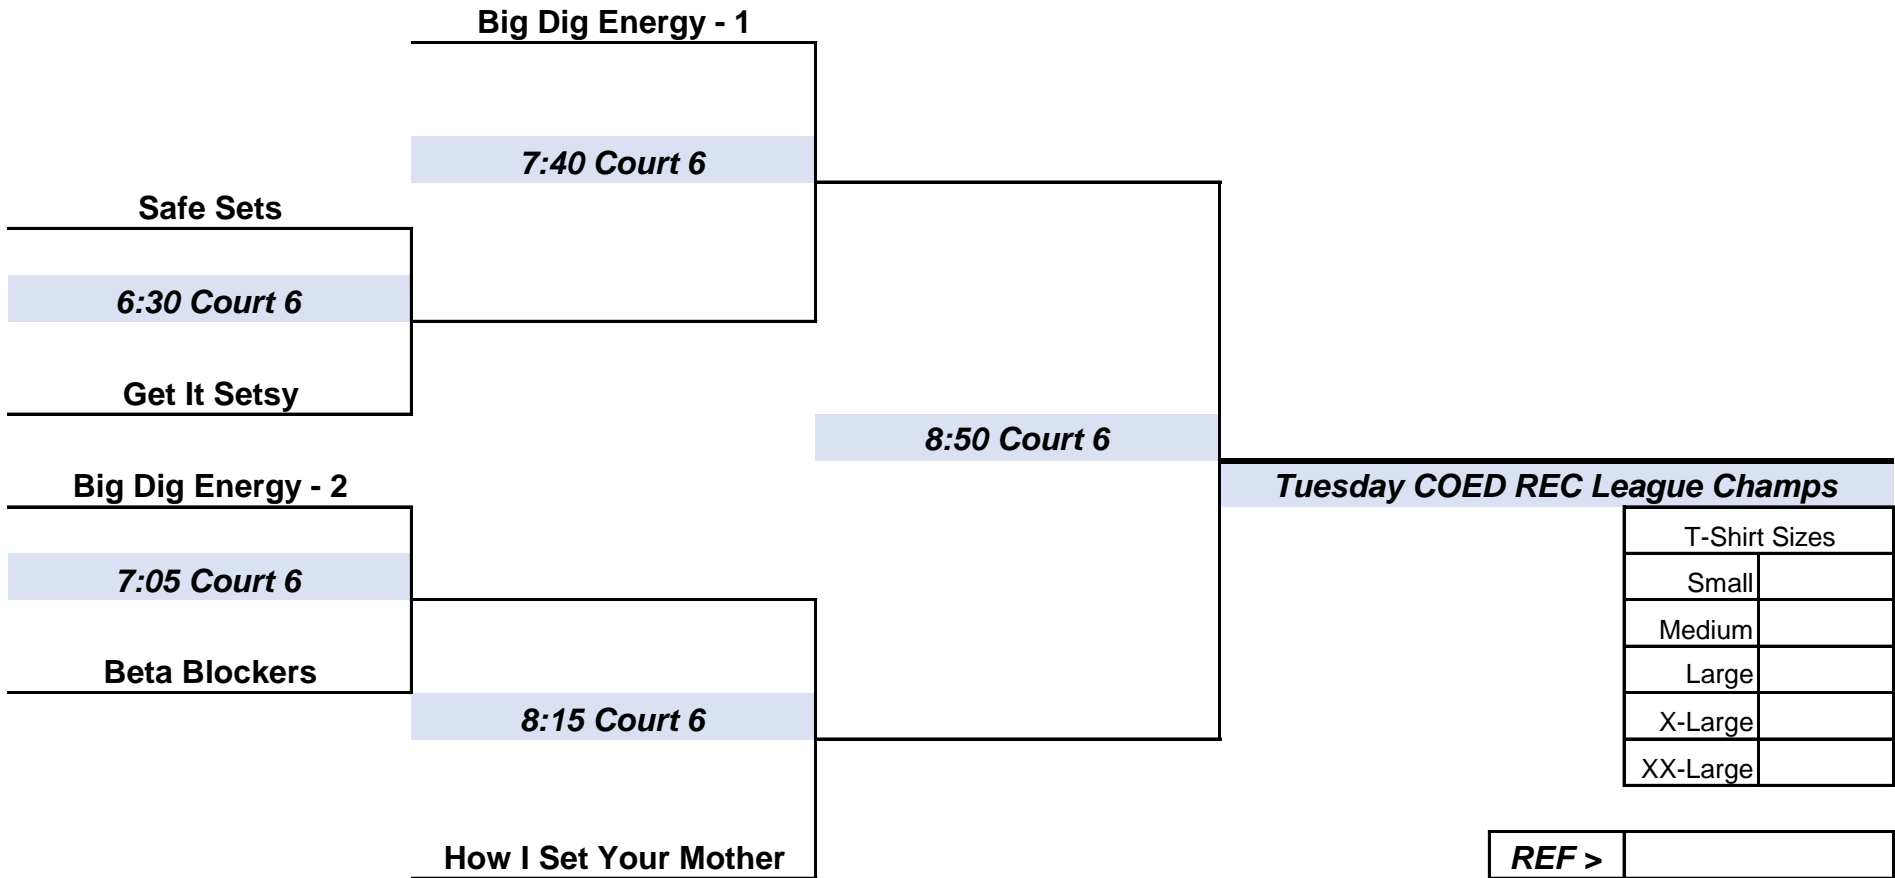

Center STL Tuesday COED REC Playoff Schedule

Tuesday May 13th, 2025

ALL MATCHES ARE THE BEST 2 OUT OF 3 TO 19 POINTS RALLY SCORE WITH A 21 CAP - 3RD GAME IS TO 15 NO CAP

All Times Are Approximate some games might only be 2 games - Please get there early