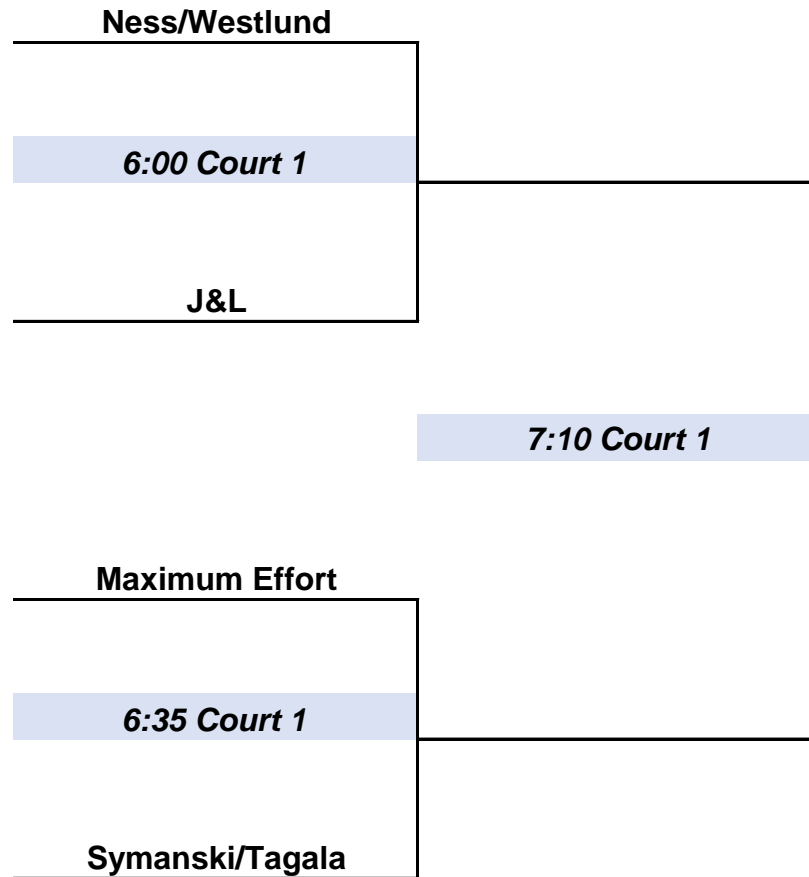

Wave Taco Monday Women's Doubles Playoff Schedule

Monday September 18th, 2023

Monday Women's Doubles League Champs

| T-Shirt Sizes | |
|---------------|--|
| Small | |
| Medium | |
| Large | |
| X-Large | |
| XX-Large | |

REF >

ALL MATCHES ARE THE BEST 2 OUT OF 3 TO 19 POINTS RALLY SCORE WITH A 21 CAP - 3RD GAME IS TO 15 NO CAP
All Times Are Approximate some games might only be 2 games - Please get there early

Volley Parton

| |
|--------------|
| 7:45 Court 1 |
| JKS |

NEXT SESSION SIGN UPS THIS MONDAY