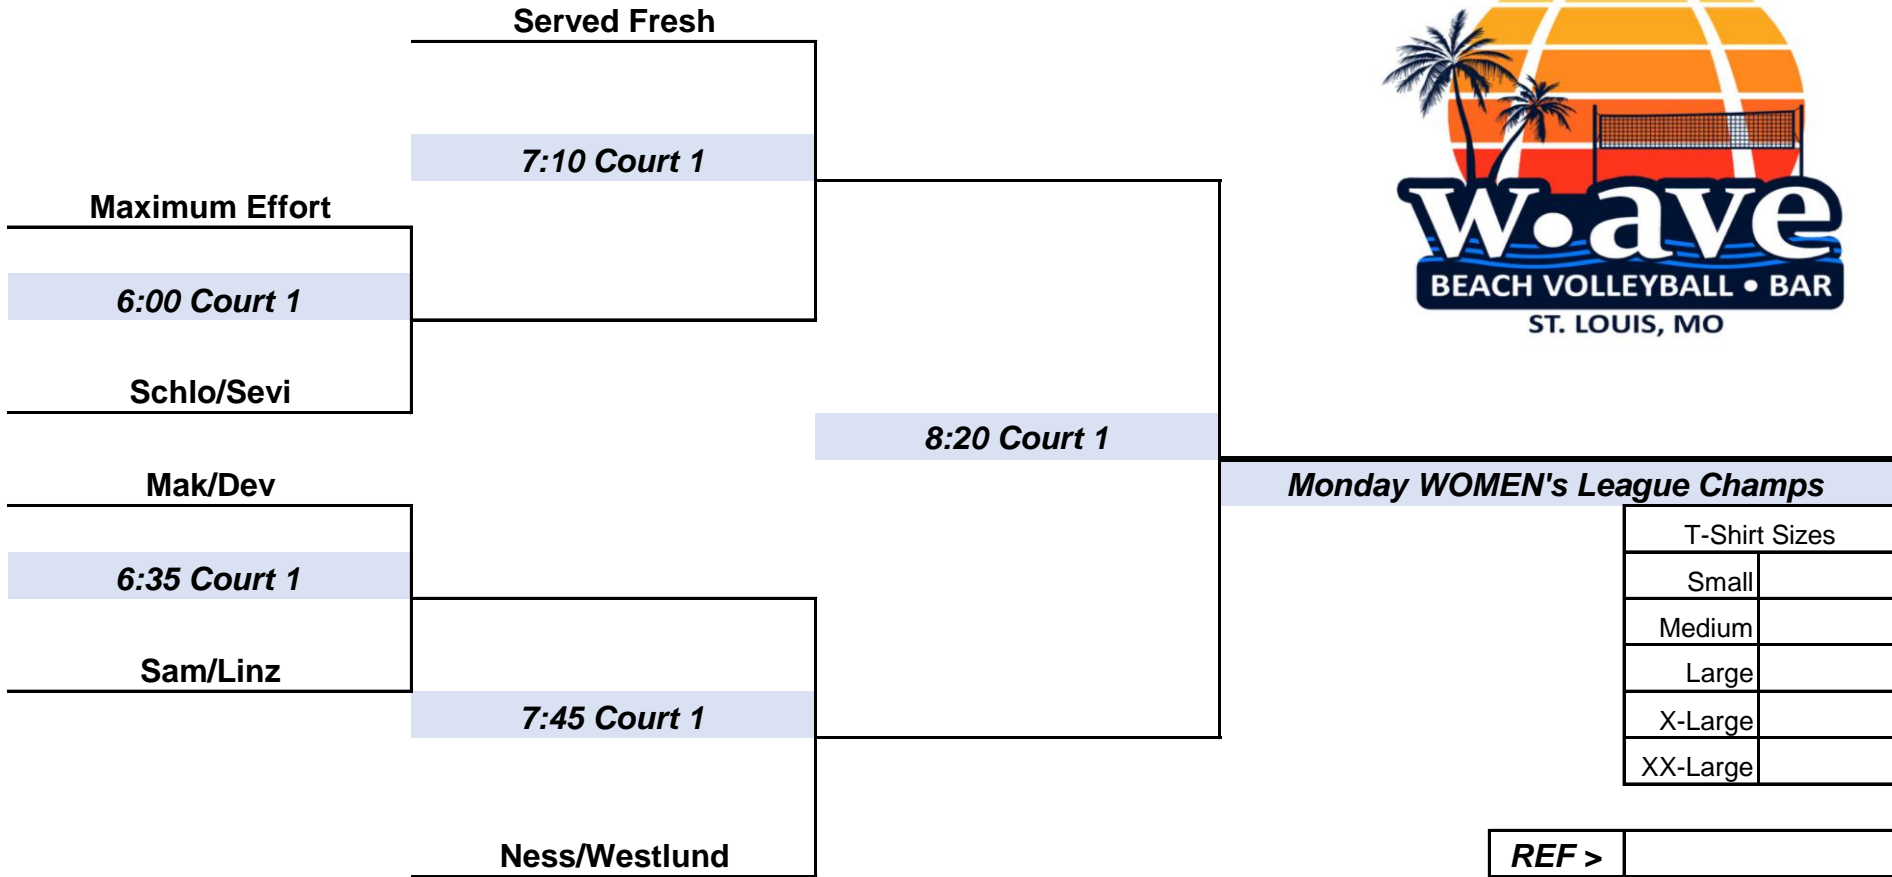

Wave Monday WOMEN's Playoff Schedule

Monday October 3rd, 2022

ALL MATCHES ARE THE BEST 2 OUT OF 3 TO 19 POINTS RALLY SCORE WITH A 21 CAP - 3RD GAME IS TO 15 NO CAP
All Times Are Approximate some games might only be 2 games - Please get there early