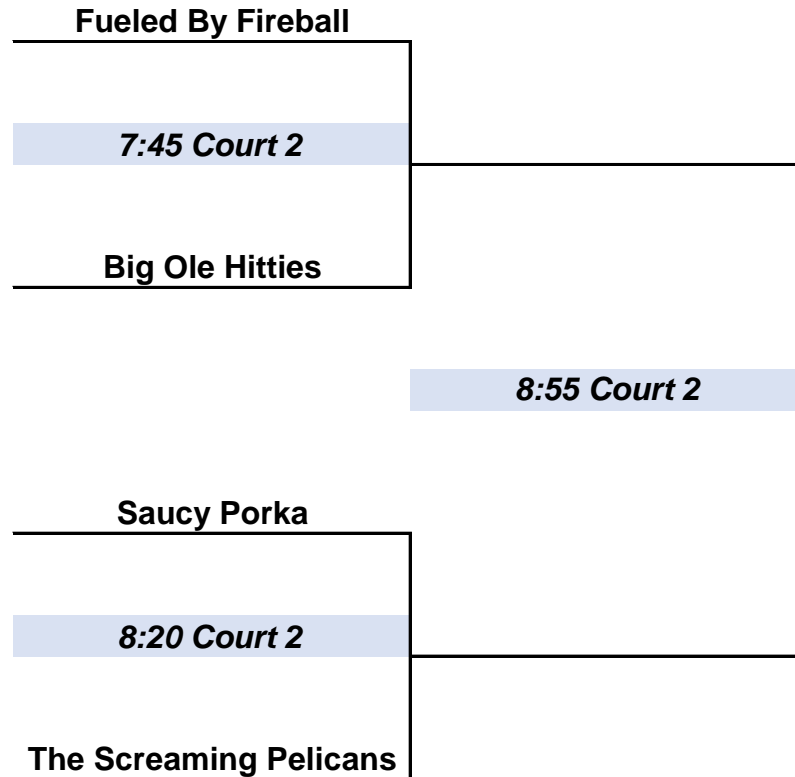

Wave Thursday Coed Recreational Group 1 Playoff Schedule

Thursday September 29th, 2022

Thursday Coed REC Group 1 Champs

T-Shirt Sizes	
Small	
Medium	
Large	
X-Large	
XX-Large	

REF >	
-------	--

ALL MATCHES ARE THE BEST 2 OUT OF 3 TO 19 POINTS RALLY SCORE WITH A 21 CAP - 3RD GAME IS TO 15 NO CAP
All Times Are Approximate some games might only be 2 games - Please get there early

Ace Hardware
8:20 Court 3
Practice Safesets

Ace Inhibitors
8:55 Court 3
Volley Parton

NEXT SESSION STARTS OCTOBER 6TH

4 WEEKS OF DOUBLE HEADERS